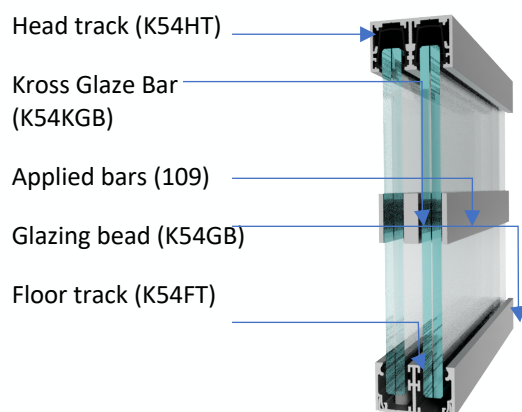

## System specification

The Polar 54 system achieves an impressive acoustic performance of to 47dB (Rw) in a slimline frame. The system can accommodate 10mm to 14.8mm glass in either a single or double-glazed format. There are options for +/-25mm deflection channels, as well as 100mm drywall tape and joint adaptor and Komfire 75 and 100 wrap around reducers.

# Polar 54

Standard Offset Single Glazed Head and Base Detail

Standard Double Glazed Head and Base Detail

Standard +/-25mm Deflection Head and Base Detail

Offset Single Glazed Cross Glaze Applied Bars Detail