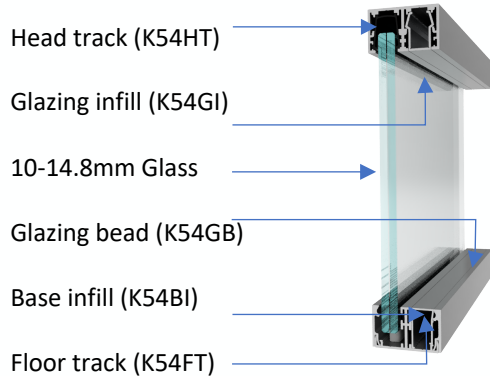

## System specification

The Polar 54 system achieves an impressive acoustic performance of to 47dB (Rw) in a slimline frame. The system can accommodate 10mm to 14.8mm glass in either a single or double-glazed format. There are options for +/-25mm deflection channels, as well as 100mm drywall tape and joint adaptor and Komfire 75 and 100 wrap around reducers.

This system is compatible with Kross Glaze applied bars with the option of an internal Kross Glaze bar for the double glazed version. Polar 54 can be installed alongside Komfort's Sonik, single glazed and timber door options. To create an elegant and stylish design, all aluminium sections are powder coated any RAL or BS colour code.

# Polar 54

Standard Offset Single Glazed Head and Base Detail

Standard Double Glazed Head and Base Detail

Standard +/-25mm Deflection Head and Base Detail

Offset Single Glazed Cross Glaze Applied Bars Detail