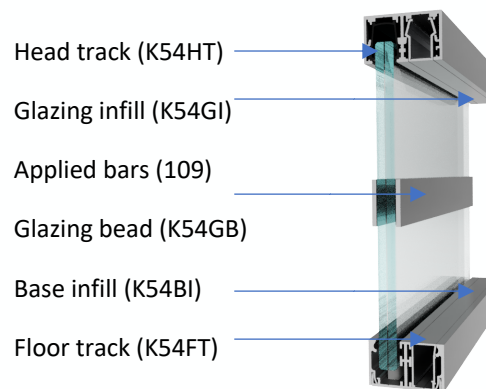

# Polar 54

Standard Offset Single Glazed Head and Base Detail

Standard Double Glazed Head and Base Detail

Standard +/-25mm Deflection Head and Base Detail

Offset Single Glazed Cross Glaze Applied Bars Detail