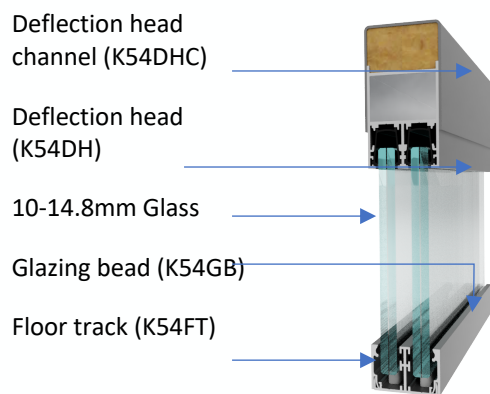

## System specification

The Polar 54 system achieves an impressive acoustic performance of to 47dB (Rw) in a slimline frame. The system can accommodate 10mm to 14.8mm glass in either a single or double-glazed format. There are options for +/-25mm deflection channels, as well as 100mm drywall tape and joint adaptor and Komfire 75 and 100 wrap around reducers.

# Polar 54

Standard Offset Single Glazed Head and Base Detail

Standard Double Glazed Head and Base Detail

Standard +/-25mm Deflection Head and Base Detail

Offset Single Glazed Cross Glaze Applied Bars Detail