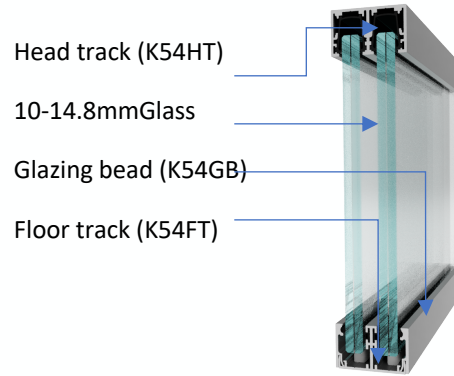

## System specification

The Polar 54 system achieves an impressive acoustic performance of to 47dB (Rw) in a slimline frame. The system can accommodate 10mm to 14.8mm glass in either a single or double-glazed format. There are options for +/-25mm deflection channels, as well as 100mm drywall tape and joint adaptor and Komfire 75 and 100 wrap around reducers.

# Polar 54

Standard Offset Single Glazed Head and Base Detail

Standard Double Glazed Head and Base Detail

Standard +/-25mm Deflection Head and Base Detail

Offset Single Glazed Cross Glaze Applied Bars Detail