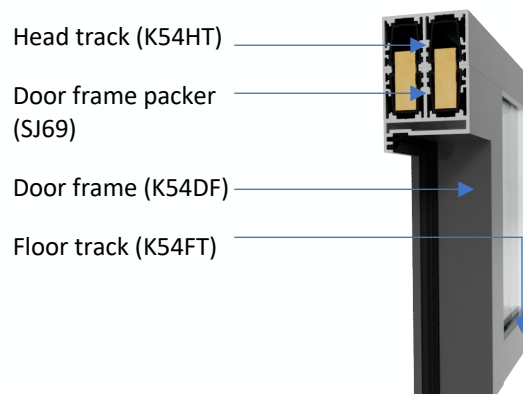

Full Height Door Frame Detail

Think partitioning, think Komfort.

Birmingham Office/Head Office
Tel: +44 (0)121 332 2560
Email: headoffice@komfort.com

Technical Support
Email: technical@komfort.com
www.komfort.com