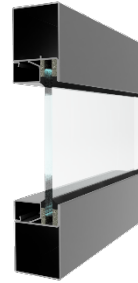

Komfort's **Defence E Fire Screens** offer integrity performance only. This system works to prevent the passage of fire, including flames and flammable gases, but not heat. Constructed using a steel framework and offers fire ratings from 30 minutes to 60 minutes, meeting a range of project specifications. The system can also be complemented with both latched and unlatched doors.

If a performance of higher than 60 minutes is required please refer to **Defence EI Fire Screens**.

Overview	E30	E60
Maximum Screen Height	4000mm	4000mm
Maximum Module Width	1500mm	1500mm
Framework Weight	4.5kg/lm	4.5kg/lm
Single Latched Doors	1460 x 2875	1460 x 2875
Double Latched Doors	2830 x 3370	2830 x 2930
Single Unlatched Doors	1370 x 2540	1370 x 2540
Double Unlatched Doors	2390 x 2540	2390 x 2540
Acoustic Performance	See Table	See Table

* Depending on configuration & specification

Typical Screen