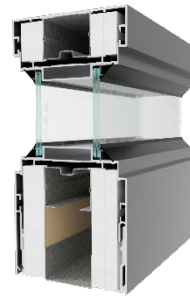

Komfire 100FR is Komfort's 30/0 to 60/60 fire rated framed solid and glazed partitioning system, constructed with single or double layered plasterboards and steel internal structure, using 6mm fire glass in single and double glazed configurations with a minimal aluminium trackwork with angular or square stop door frames. The system is fully demountable and relocatable.

Overview	
Maximum Screen Height	3000mm*
Maximum Module Width	1200mm
Maximum Doorset Height	3000mm*
Trackwork Dimensions	121x35mm
Deflection Head	None
Acoustic Performance	Up to 50dB (R_w)*
Structural Performance	Up to Severe
Fire Performance	30/0-60/60

* Depending on configuration & specification

Glazed

Door Frame

Optional Extras & Finishes

- ✓ Blinds*
- ✓ Komfort Doors (Sonik*, Glass, Timber)
- ✓ Polyester Powder Coat Finish
- ✓ Manifestations
- ✓ Switch Glass
- ✗ Satin Anodised Finish
- ✓ Graphics
- ✗ Curved Glass
- ✓ Special Anodised Finish

* Depending on configuration & specification

Performance Summary	Acoustics	Max. Height Duty Ratings to BS 5234-2:1992				Fire Rating
		Light	Medium	Heavy	Severe	
Solid/Glazed Configuration	dB Rating					
Solid Single Layered 12.5mm Wallboard with Head Track	43dB (R_w)	3000mm	2700mm	-	-	30/0
Solid Single Layered 12.5mm Wallboard with Head F Trim	43dB (R_w)	3000mm	2700mm	-	-	30/30
Solid Double Layered 12.5mm Wallboard with Head Track	50dB (R_w)	3000mm	3000mm	3000mm	2700mm	60/0
Solid Double Layered 12.5mm Wallboard with Head F Trim	50dB (R_w)	3000mm	3000mm	3000mm	2700mm	60/60
Single Glazed with 6mm Komfort Fire Glass	35dB (R_w)	3000mm	2700mm	-	-	30/0
Double Glazed with 6.4mm & 6mm Komfort Fire Glass	41dB (R_w)	3000mm	2700mm	-	-	30/0
FD30 Doorsets with 44mm Komfort FD30 Timber Doors	36dB (R_w)	-	-	-	-	30/0